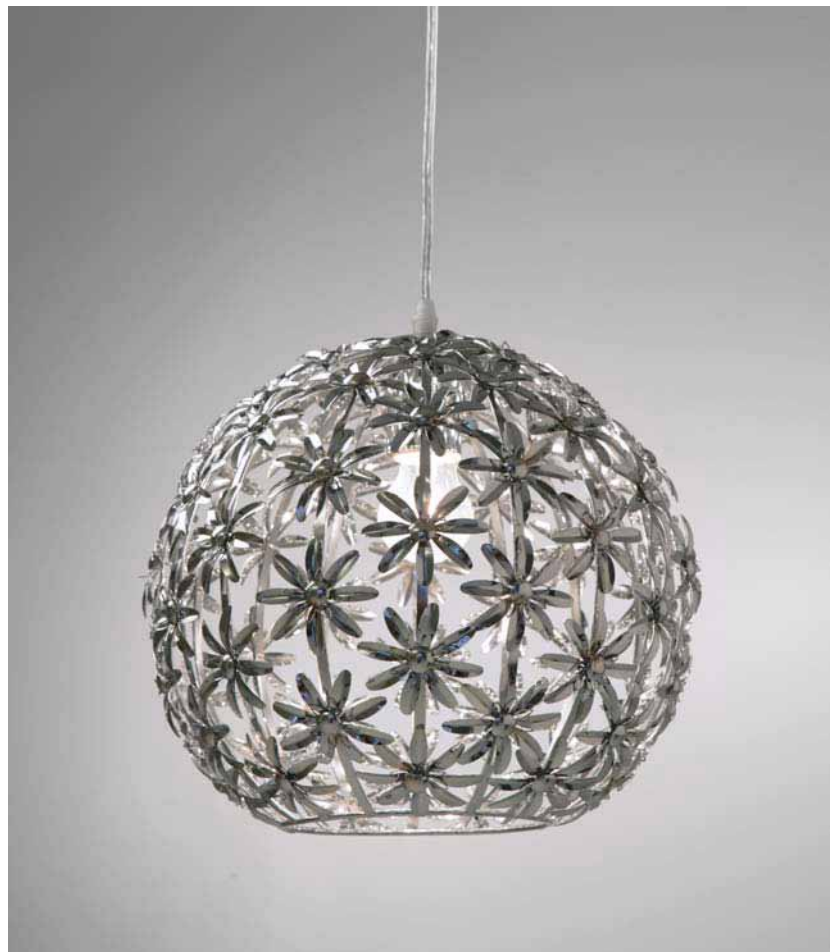

ventura lighting

ventura™ lighting collection 2011
sweden

Mässor

Magnolia

Magnolia Star

Toulouse

Lotus

Cello

Magnolia

Baron

Tripple

Forest Star

Shaped

Marseille

Lizzy

Tripoo

Werper

Spotty

Logo

Grace

Organza

Paris

Sparkle

Milo