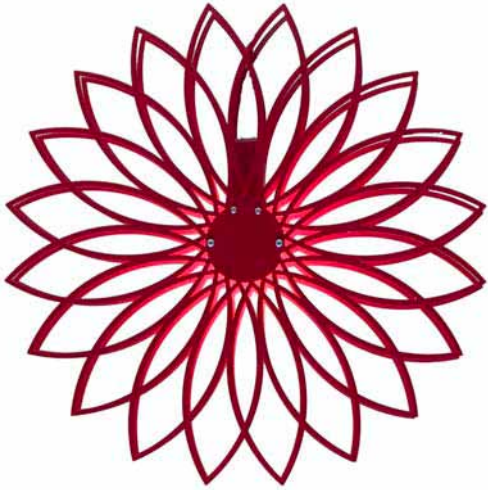

ventura lighting

ventura™ lighting collection 2011
sweden

Mässor

Magnolia

Magnolia Star

Toulouse

Lotus

Cello