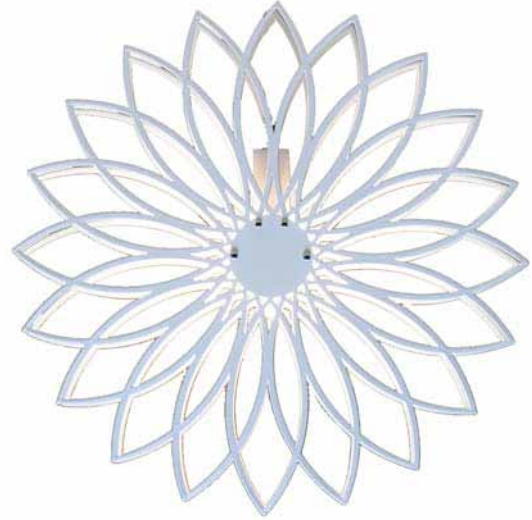

ventura lighting

ventura™ lighting collection 2011
sweden

Mässor

Magnolia

Magnolia Star

Toulouse

Lotus

Cello

Magnolia

Baron

Tripple

Forest Star

Shaped

Marseille

Lizzy

Tripoo

Werper

Spotty

Logo

Grace

Organza

Paris

Sparkle

Milo