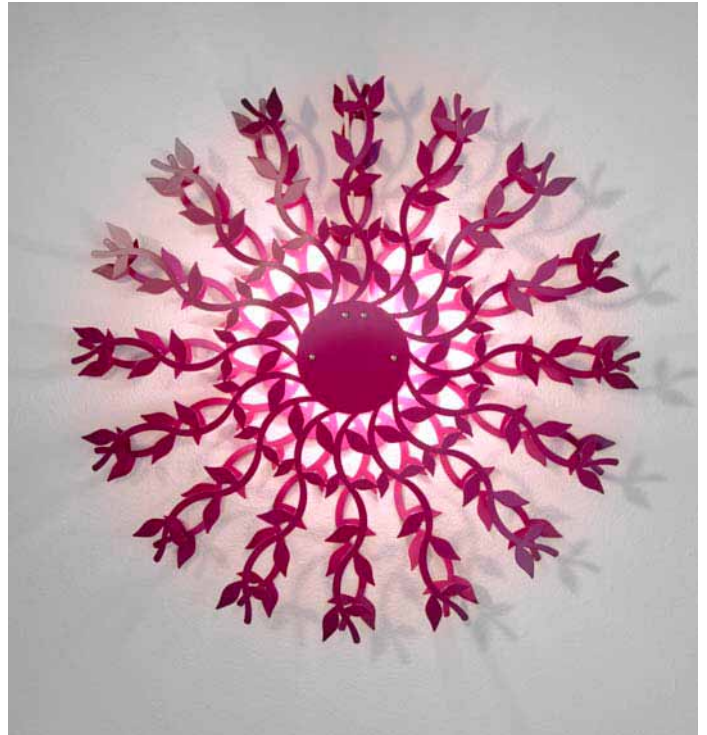

Forest Star